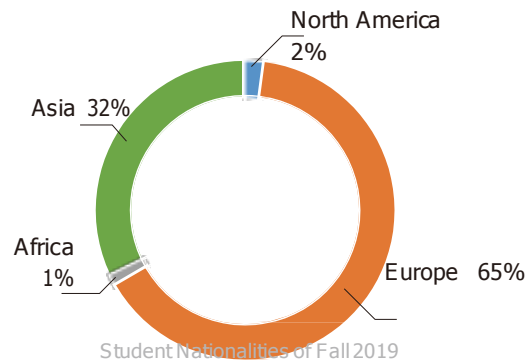

One of the Top 100 Asian Universities Ajou University

▫ A leading research university in Korea established in 1973, with 11 schools/colleges, located in Suwon, about 30kms south of Seoul

▫ Ranked 11th in Korea and 146th in Asia in 2019

▫ Ranked 1st among comprehensive Korean universities in the 2019 Nature Index of Young University Ranking

▫ Ranked 21st in the 2019 Times Higher Education World University Rankings

▫ Ranked 7th in 2013 employment rate of graduates among top 15 Korean universities

▫ Received Accreditation of the International Education Quality Assurance System (IEQAS) from the Korean Government for excellent management and services for international students

▫ Strong international programs based on collaborative partnerships with 330 universities in about 70 countries, and an active member of various international education associations